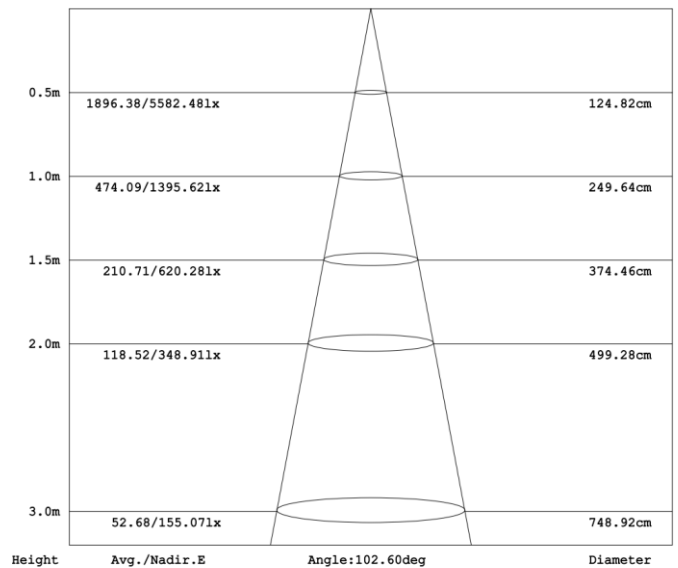

Usage scenario

LED WALL PACK LIGHT

Line-Up

Model No.	Watts(W)	Light Output(lm)	Dimension(mm)	Light Color(K)	Beam Angle(Degree)
KTWL3906-45	45 ± 10%	5400 -10%	365 * 235 * 190	5000K	90
KTWL3906-45	45 ± 10%	4950 -10%	365 * 235 * 190	3000K	90

LED WALL PACK LIGHT

Drawing

Material	IP
ADC12	IP65
PC	

LED WALL PACK LIGHT

KTWL3906-45

Category	Specifications	Unit
Watts	45	W
Lumens per Watt(Efficacy)	120	Lm/W
Light Output	5400	lm
Light Color(CCT)	5000	K
Beam Angle	90	°(degree)
Color Accuracy(CRI)	70	Ra
Product Weight	2400	G
Rating Life	45000	H
Base	Line interface	
Input Voltage	120-277	V

Luminance Intensity Distribution

Cone Lux Diagram

LED WALL PACK LIGHT

Category	Specifications	Unit
Watts	45	W
Lumens per Watt(Efficacy)	110	Lm/W
Light Output	4950	lm
Light Color(CCT)	3000	K
Beam Angle	90	°(degree)
Color Accuracy(CRI)	70	Ra
Product Weight	2400	G
Rating Life	45000	H
Base	Line interface	
Input Voltage	120-277	V