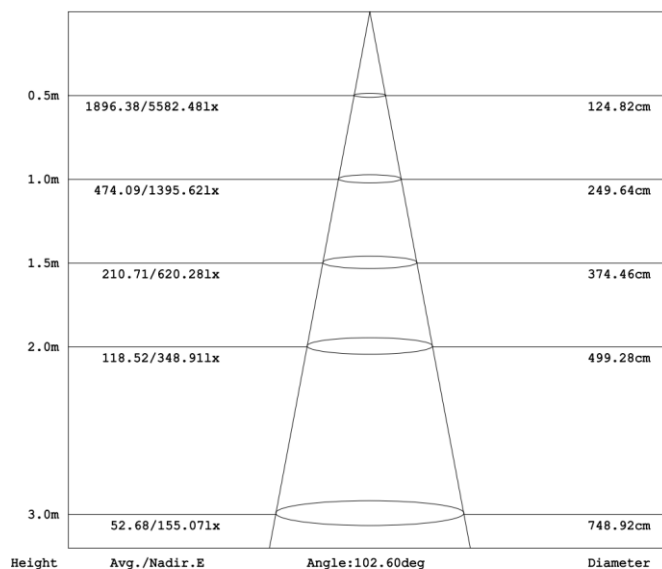

LED WALL PACK LIGHT

Drawing

Material	IP
ADC12	IP65
PC	

LED WALL PACK LIGHT

KTWL3906-45

Category	Specifications	Unit
Watts	45	W
Lumens per Watt(Efficacy)	120	Lm/W
Light Output	5400	lm
Light Color(CCT)	5000	K
Beam Angle	90	°(degree)
Color Accuracy(CRI)	70	Ra
Product Weight	2400	G
Rating Life	45000	H
Base	Line interface	
Input Voltage	120-277	V

Luminance Intensity Distribution

Cone Lux Diagram

LED WALL PACK LIGHT

Category	Specifications	Unit
Watts	45	W
Lumens per Watt(Efficacy)	110	Lm/W
Light Output	4950	lm
Light Color(CCT)	3000	K
Beam Angle	90	°(degree)
Color Accuracy(CRI)	70	Ra
Product Weight	2400	G
Rating Life	45000	H
Base	Line interface	
Input Voltage	120-277	V

Luminance Intensity Distribution

Cone Lux Diagram

LED WALL PACK LIGHT

Product Packaging	Specifications	Unit
Product Dimension	365 * 235 * 190	mm
Net Weigh	2.4	Kg
Size of box	385*265*240	mm
Gross Weight	2.73	Kg
Size of Carton	560*400*480	mm
Qty/ Carton	4	PCS
Weight/ Carton	12.6	Kg

Revision History

Mtime	Changed to: VER	Description of Change		
		Item	From	To
2017.11.10	0.01	Size of Carton Qty/ Carton Weight/ Carton	560*410*255mm 2pcs 6.27kg	560*400*500mm 4pcs 12.6kg
2017.12.11	0.02	Size of Carton	560*400*500	560*400*480