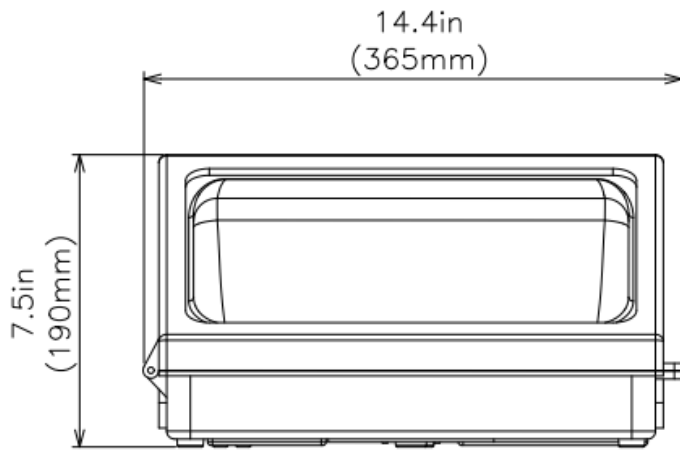

Usage scenario

LED WALL PACK LIGHT

Line-Up

Model No.	Watts(W)	Light Output(lm)	Dimension(mm)	Light Color(K)	Beam Angle(Degree)
KTWL3906-45	45 ± 10%	5400 -10%	365 * 235 * 190	5000K	90
KTWL3906-45	45 ± 10%	4950 -10%	365 * 235 * 190	3000K	90

LED WALL PACK LIGHT

Drawing

Material	IP
ADC12	IP65
PC	

LED WALL PACK LIGHT

KTWL3906-45

Category	Specifications	Unit
Watts	45	W
Lumens per Watt(Efficacy)	120	Lm/W
Light Output	5400	lm
Light Color(CCT)	5000	K
Beam Angle	90	°(degree)
Color Accuracy(CRI)	70	Ra
Product Weight	2400	G
Rating Life	45000	H
Base	Line interface	
Input Voltage	120-277	V

Luminance Intensity Distribution

Cone Lux Diagram

LED WALL PACK LIGHT

Product Packaging	Specifications	Unit
Product Dimension	365 * 235 * 190	mm
Net Weigh	2.4	Kg
Size of box	385*265*240	mm
Gross Weight	2.73	Kg
Size of Carton	560*400*480	mm
Qty/ Carton	4	PCS
Weight/ Carton	12.6	Kg

Revision History

Mtime	Changed to: VER	Description of Change		
		Item	From	To
2017.11.10	0.01	Size of Carton Qty/ Carton Weight/ Carton	560*410*255mm 2pcs 6.27kg	560*400*500mm 4pcs 12.6kg
2017.12.11	0.02	Size of Carton	560*400*500	560*400*480