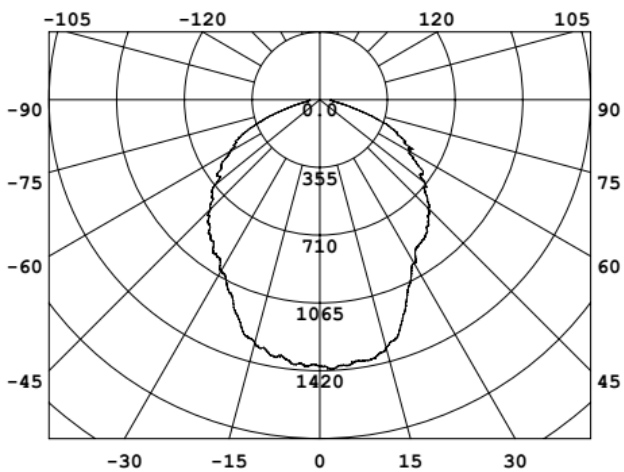

LED WALL PACK LIGHT

Drawing

Material	IP
ADC12	IP65
PC	

LED WALL PACK LIGHT

KTWL3906-45

Category	Specifications	Unit
Watts	45	W
Lumens per Watt(Efficacy)	120	Lm/W
Light Output	5400	lm
Light Color(CCT)	5000	K
Beam Angle	90	°(degree)
Color Accuracy(CRI)	70	Ra
Product Weight	2400	G
Rating Life	45000	H
Base	Line interface	
Input Voltage	120-277	V

Luminance Intensity Distribution

Cone Lux Diagram

LED WALL PACK LIGHT

Category	Specifications	Unit
Watts	45	W
Lumens per Watt(Efficacy)	110	Lm/W
Light Output	4950	lm
Light Color(CCT)	3000	K
Beam Angle	90	°(degree)
Color Accuracy(CRI)	70	Ra
Product Weight	2400	G
Rating Life	45000	H
Base	Line interface	
Input Voltage	120-277	V