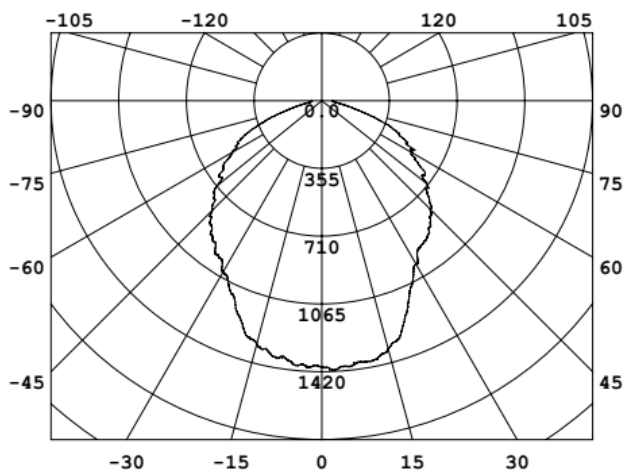

LED WALL PACK LIGHT

Category	Specifications	Unit
Watts	45	W
Lumens per Watt(Efficacy)	110	Lm/W
Light Output	4950	lm
Light Color(CCT)	3000	K
Beam Angle	90	°(degree)
Color Accuracy(CRI)	70	Ra
Product Weight	2400	G
Rating Life	45000	H
Base	Line interface	
Input Voltage	120-277	V

Luminance Intensity Distribution

Cone Lux Diagram